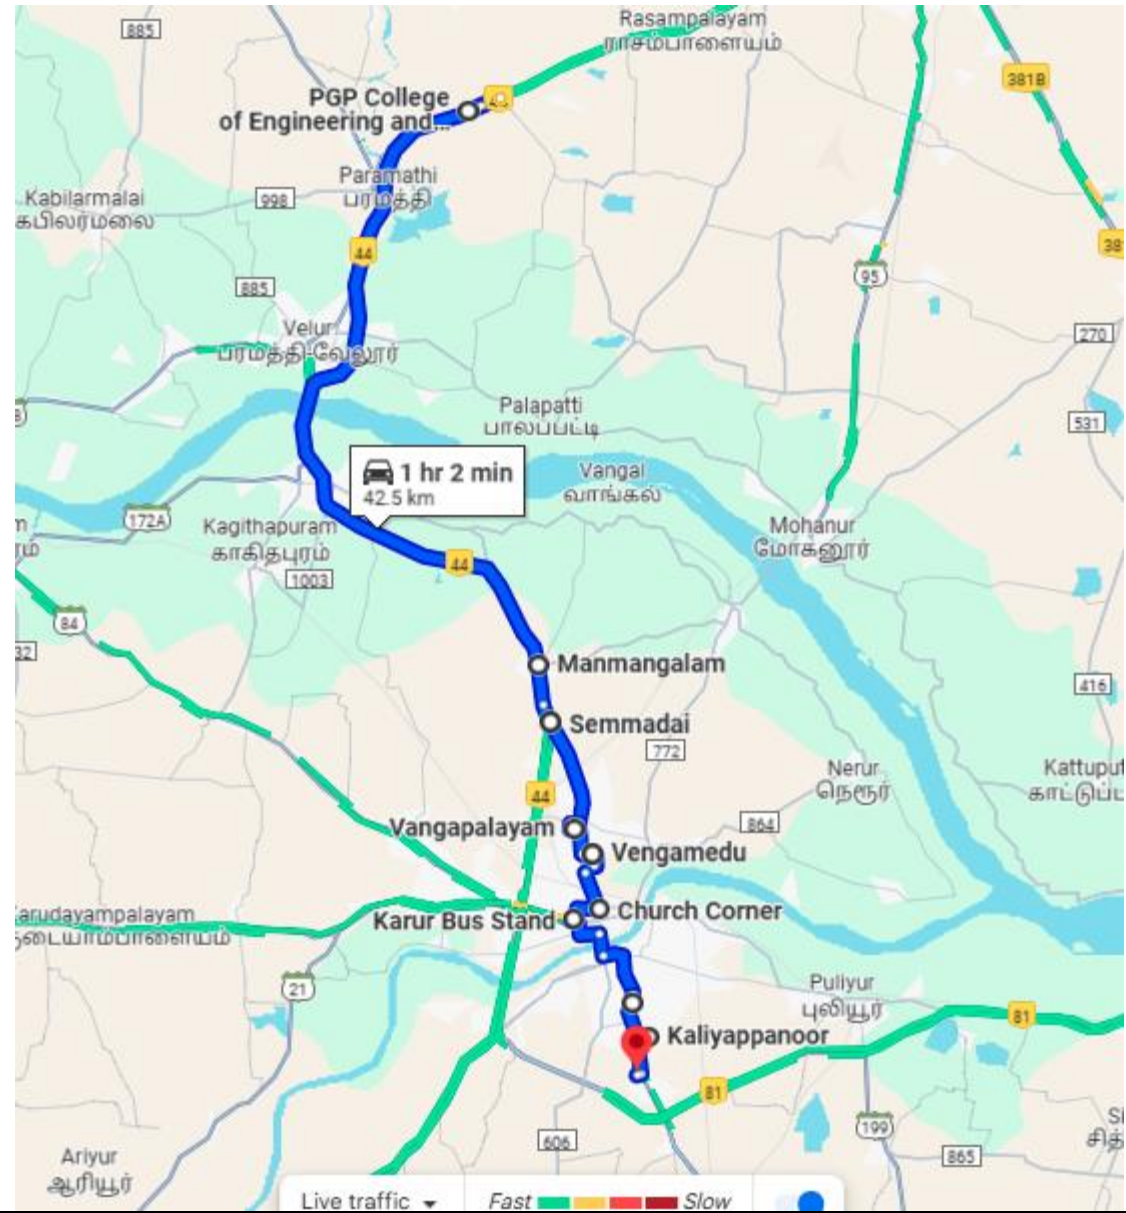

Bus Route: THANTHONDRIMALAI

1. PGP College
2. Manmangalam
3. Semmadai
4. Vangapalayam
5. Vengamedu
6. Church Corner
7. Karur Bus Stand
8. Thanthodrimalai
9. Kaliyappanoor
10. Karur Collector Office