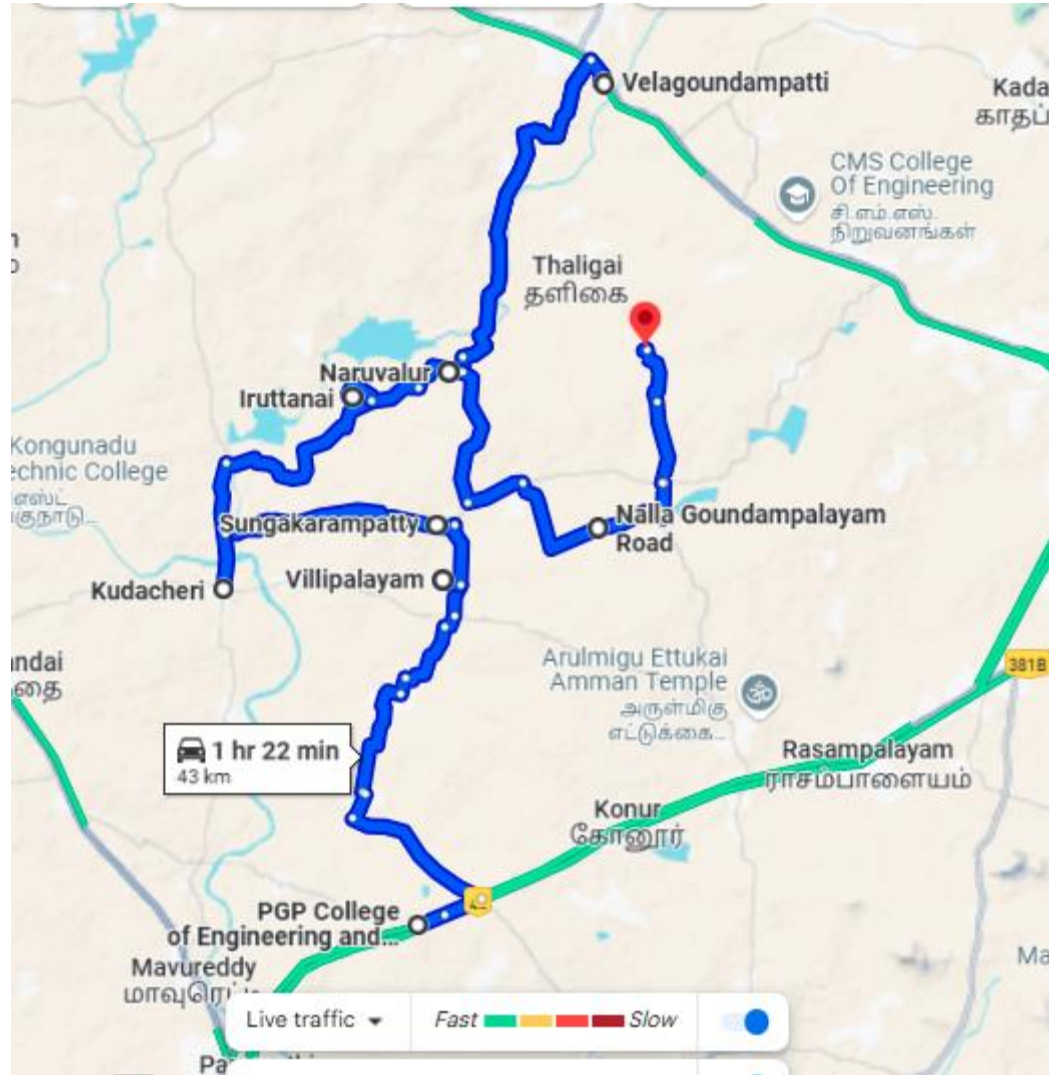

Bus Route: VELAGOUNDAMPATTI

1. PGP College
2. Villipalayam
3. Jangamanaikanpatti
4. Villachalai
5. Sungakaranpatti
6. Moorthipatti
7. Koodacheri
8. Eruttannai
9. Mettukkadai
10. Pudhupalayam
11. Kottampatti
12. Velagoundampatti
13. Naruvalur/Aniyaar
14. Kallukadai
15. Nallagoundampalayam
16. Vadakupatti