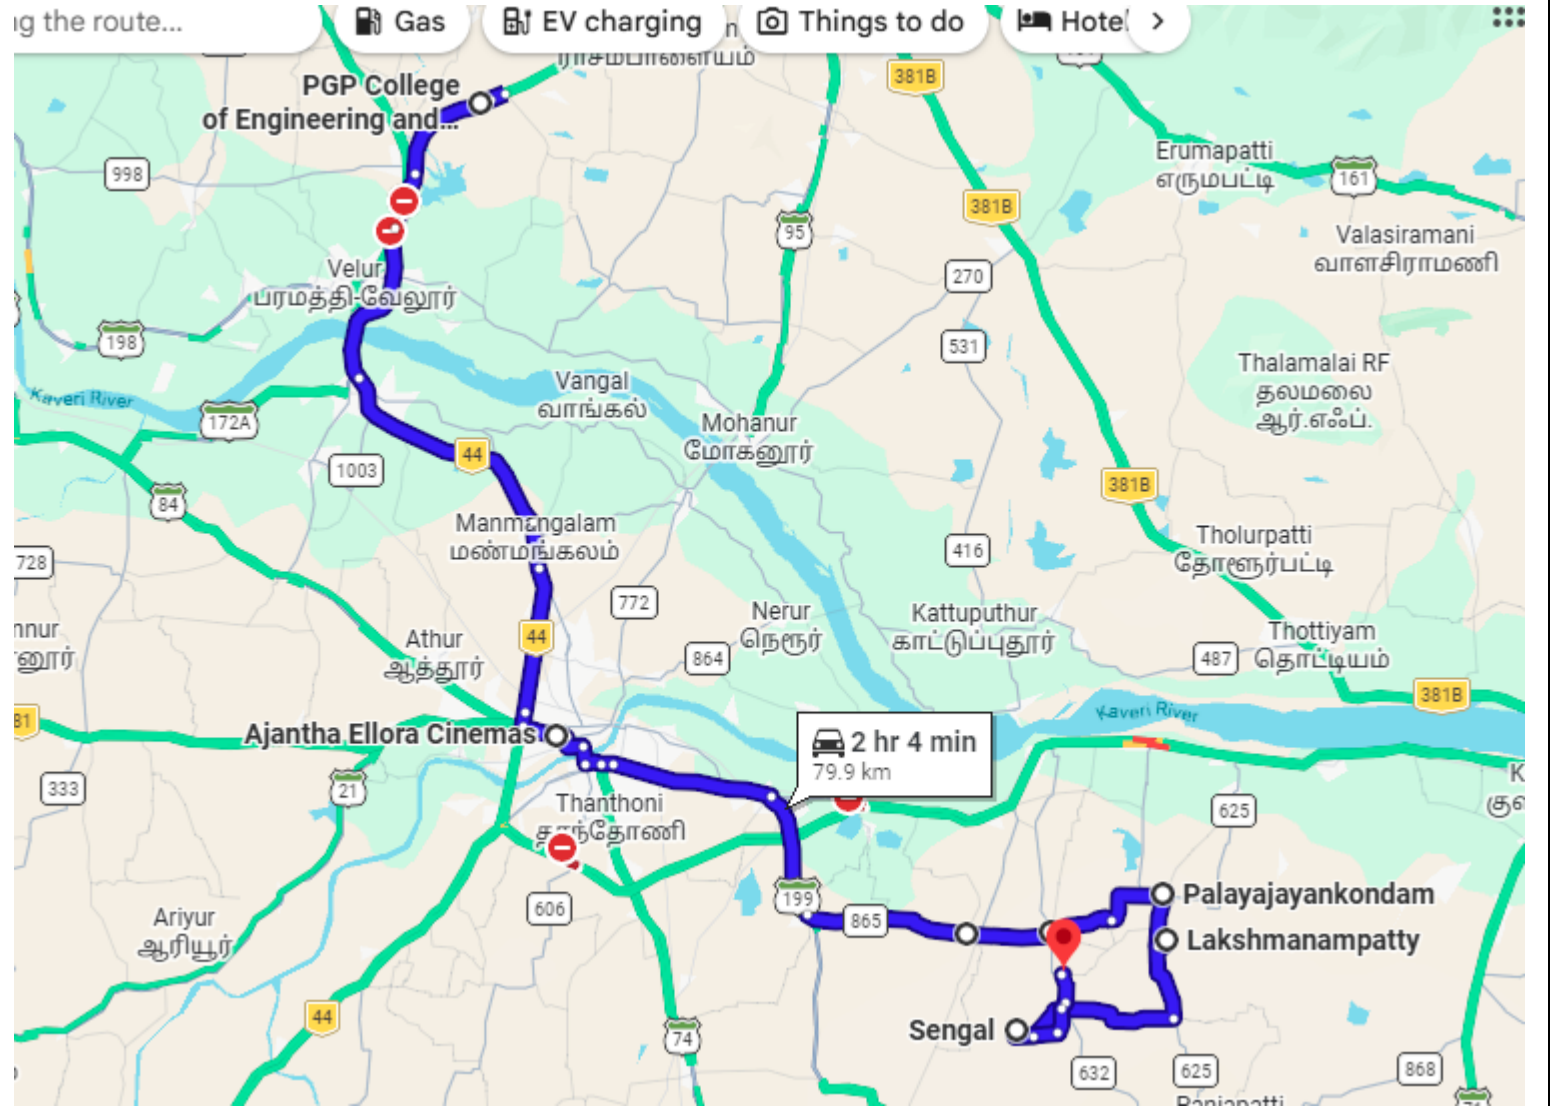

Bus Route: SENGAL

1. PGP College
2. Tamilnadu Chamber
3. Salappatti
4. Munnaiyanur
5. Udaykulathupatti
6. Palaya Jayakondam
7. Latchmanpatti
8. Karattupatti
9. Mutampatti
10. Sengal
11. Chinna Sengal