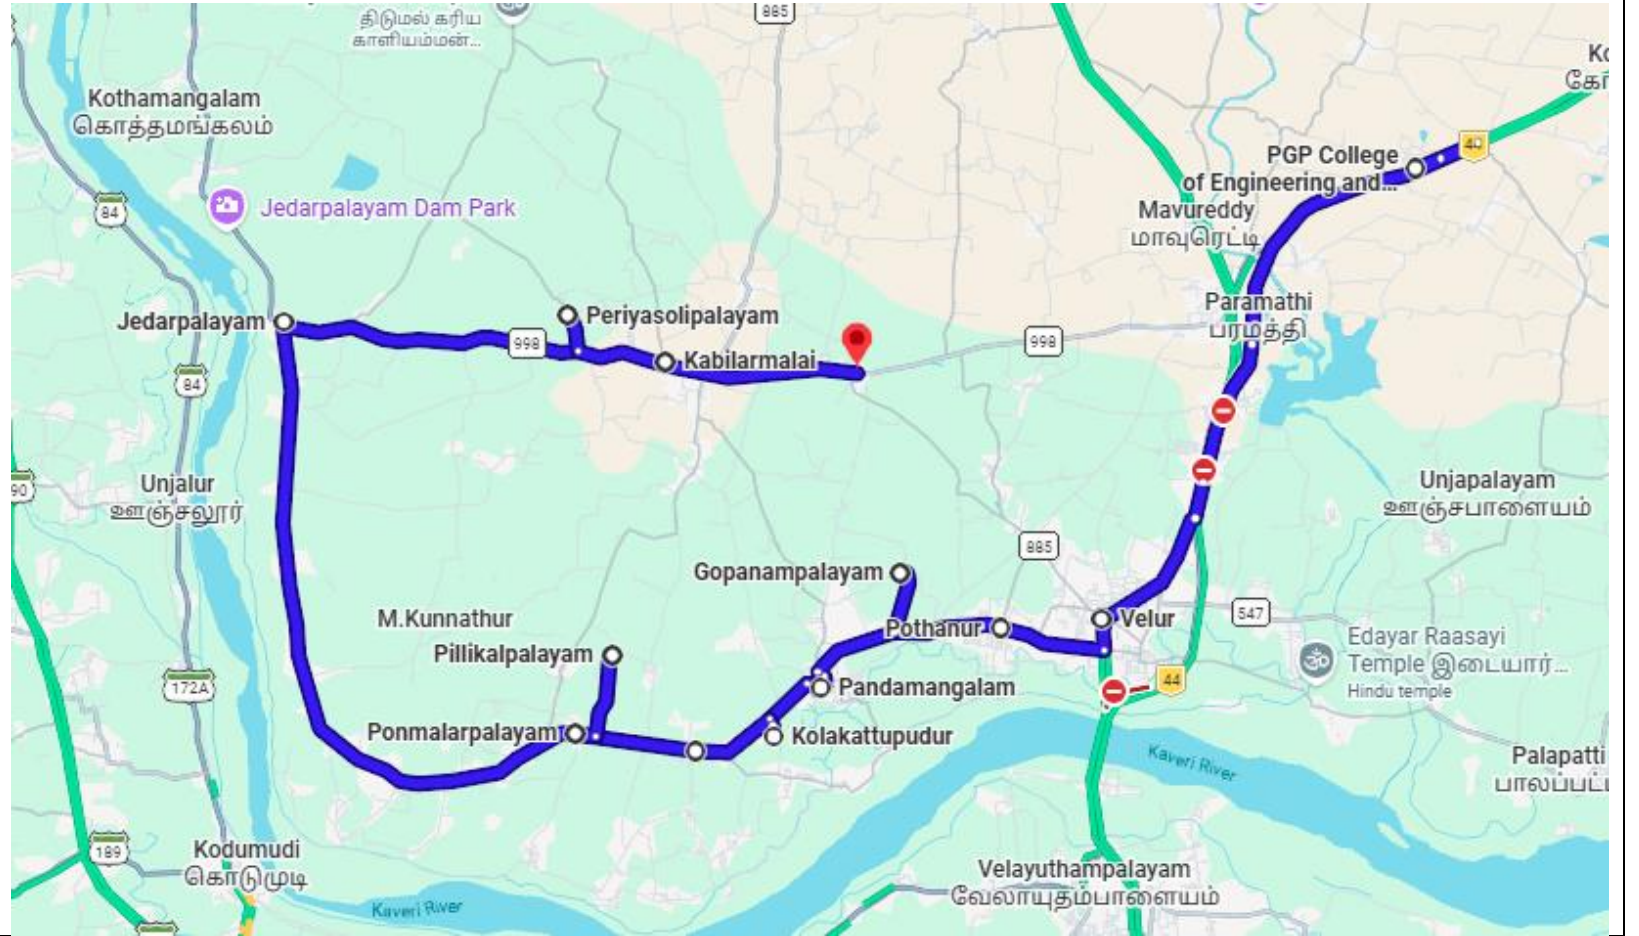

Bus Route: JEDARPALAYAM

1. PGP College
2. Velur
3. Pothanur
4. Paundamangalam
5. Gopanampalayam
6. Kolakattupudur
7. Vengarai Amman Kovil
8. Anna Nagar
9. Ponmalarpalayam
10. Pillakapalayam
11. Kandipalayam
12. Jedarpalayam
13. Jedarpalayam School
14. Kabilarmalai
15. Irugur
16. Maruthi Nagar