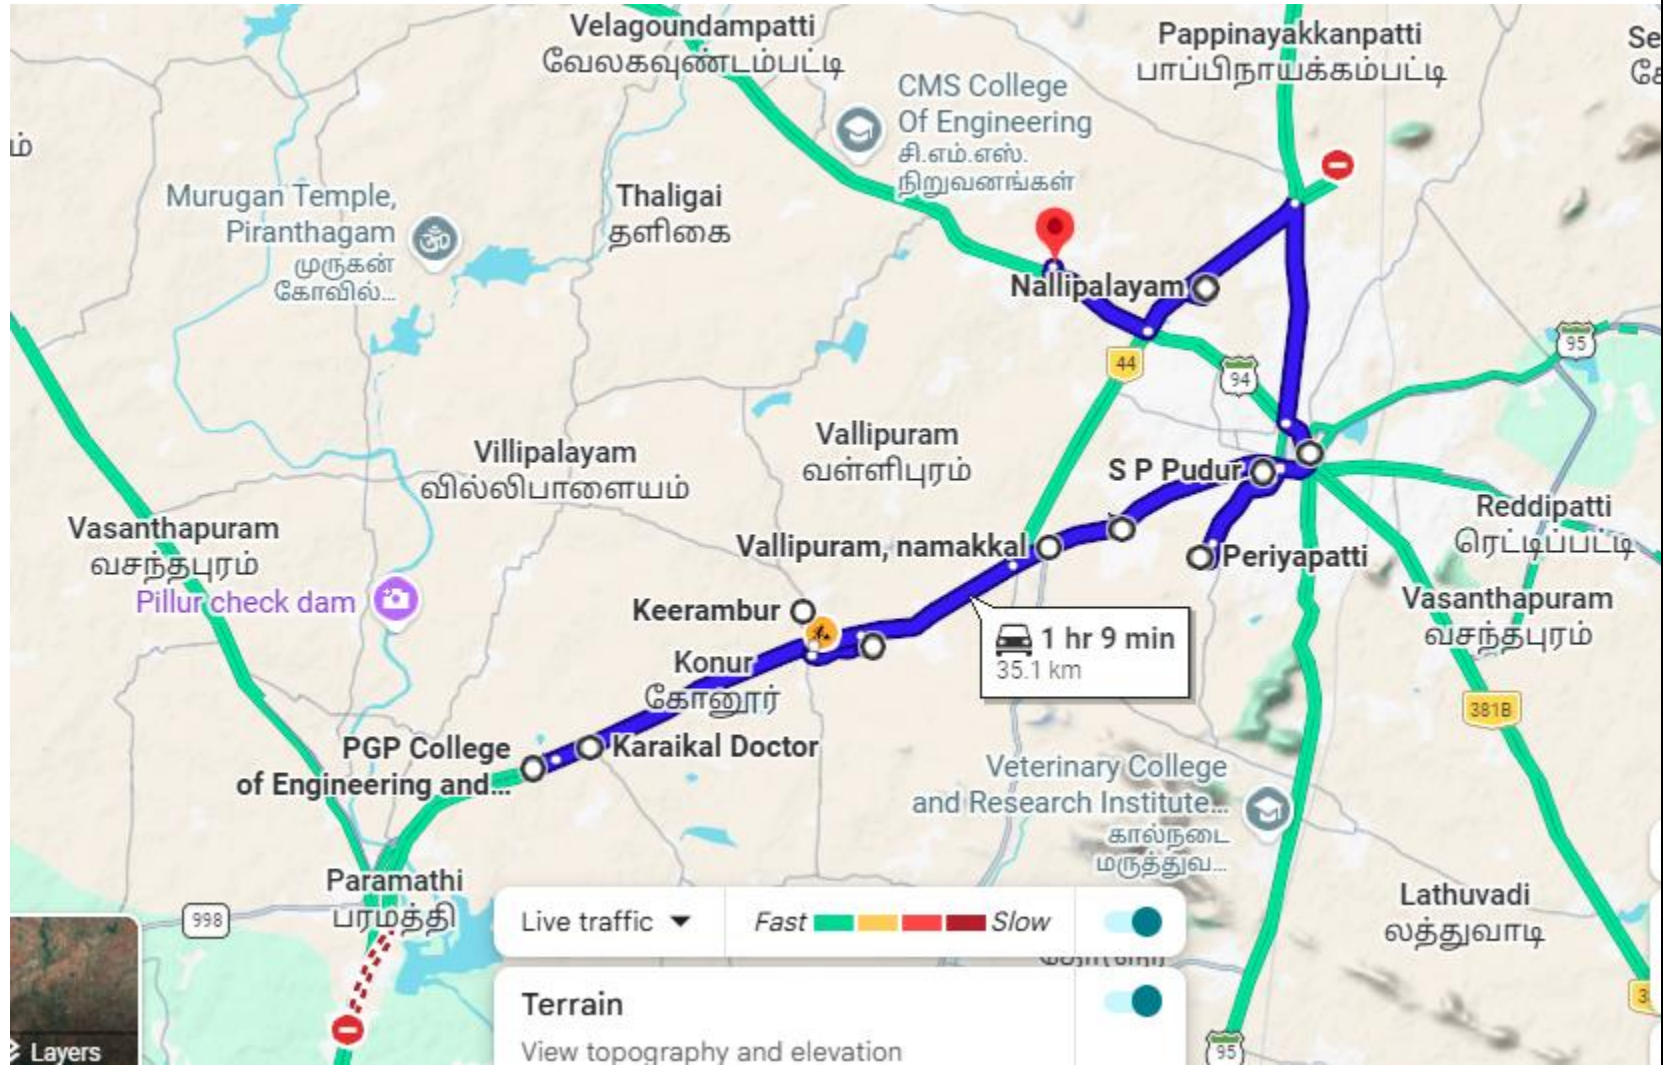

Bus Route: NAMAKKAL

1. PGP College
2. Karaikal
3. Kandampalayam
4. Keerambur
5. Thattankuttai(To II Gate)
6. Vallipuram
7. Kavattipatti
8. Bodupatti
9. E.B. Colony
10. A.T.C
11. Sandaipettai pudur
12. Periyapatti
13. Kondichettipatti
14. Ayyappan Kovil
15. Old Bus stand
16. Nallipalayam
17. Coastal Hotel
18. Namakkal Collector Office