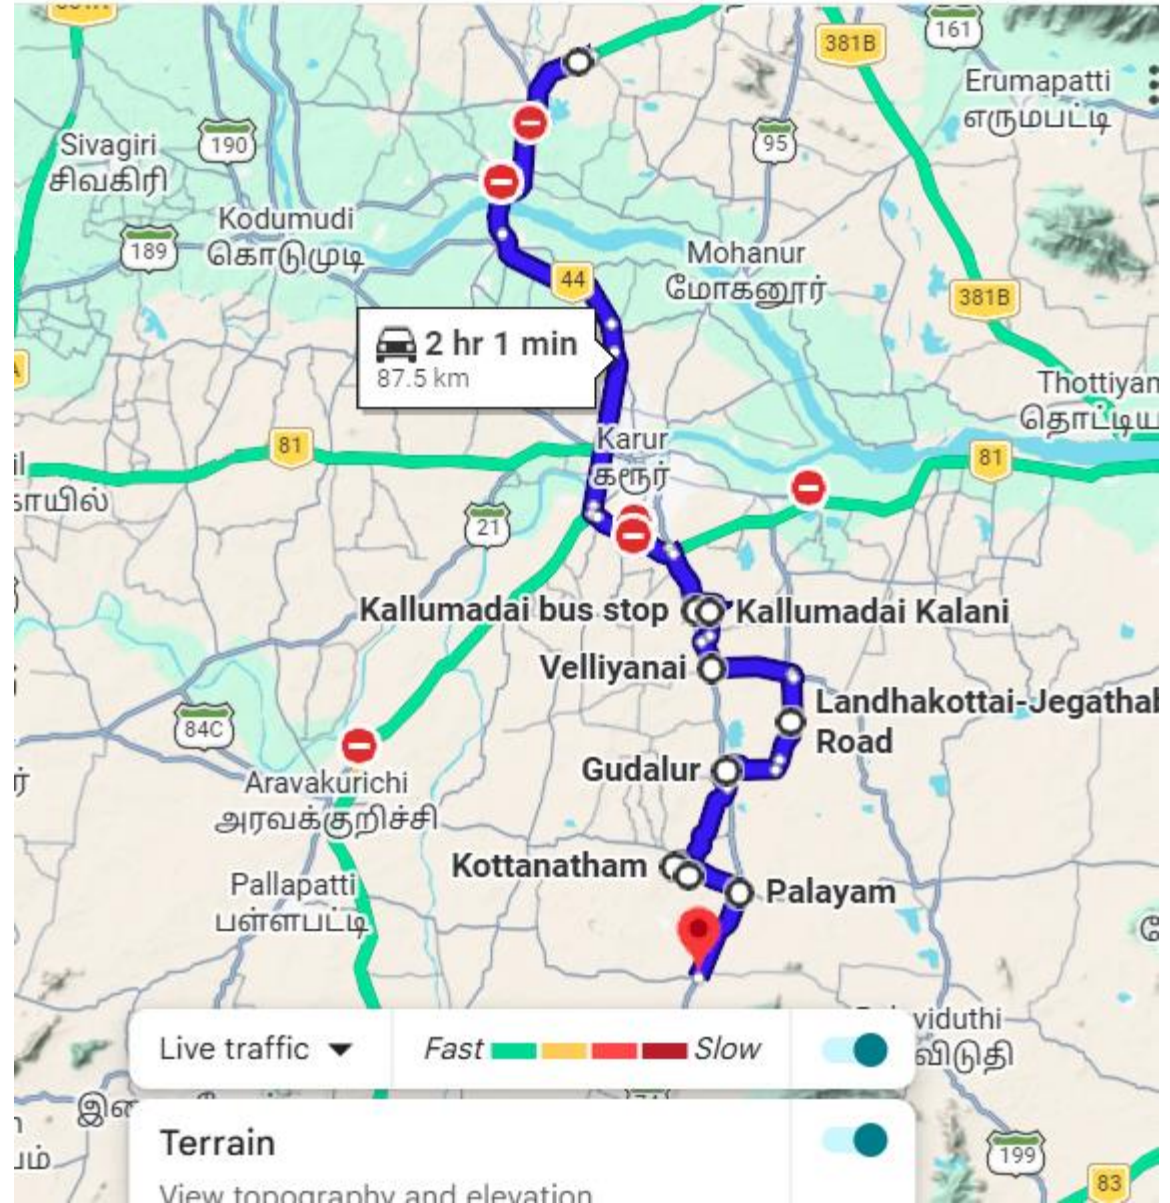

Bus Route: GUJILIYAMPARAI

1. PGP College
2. Vengakalpatti
3. Kallumadai
4. Sellandipatti Colony
5. Veliyannai
6. Gudalur
7. Poosaripatti
8. Sevaikaranpatti
9. Kottanatham
10. Palayam
11. Gujiliyamparai