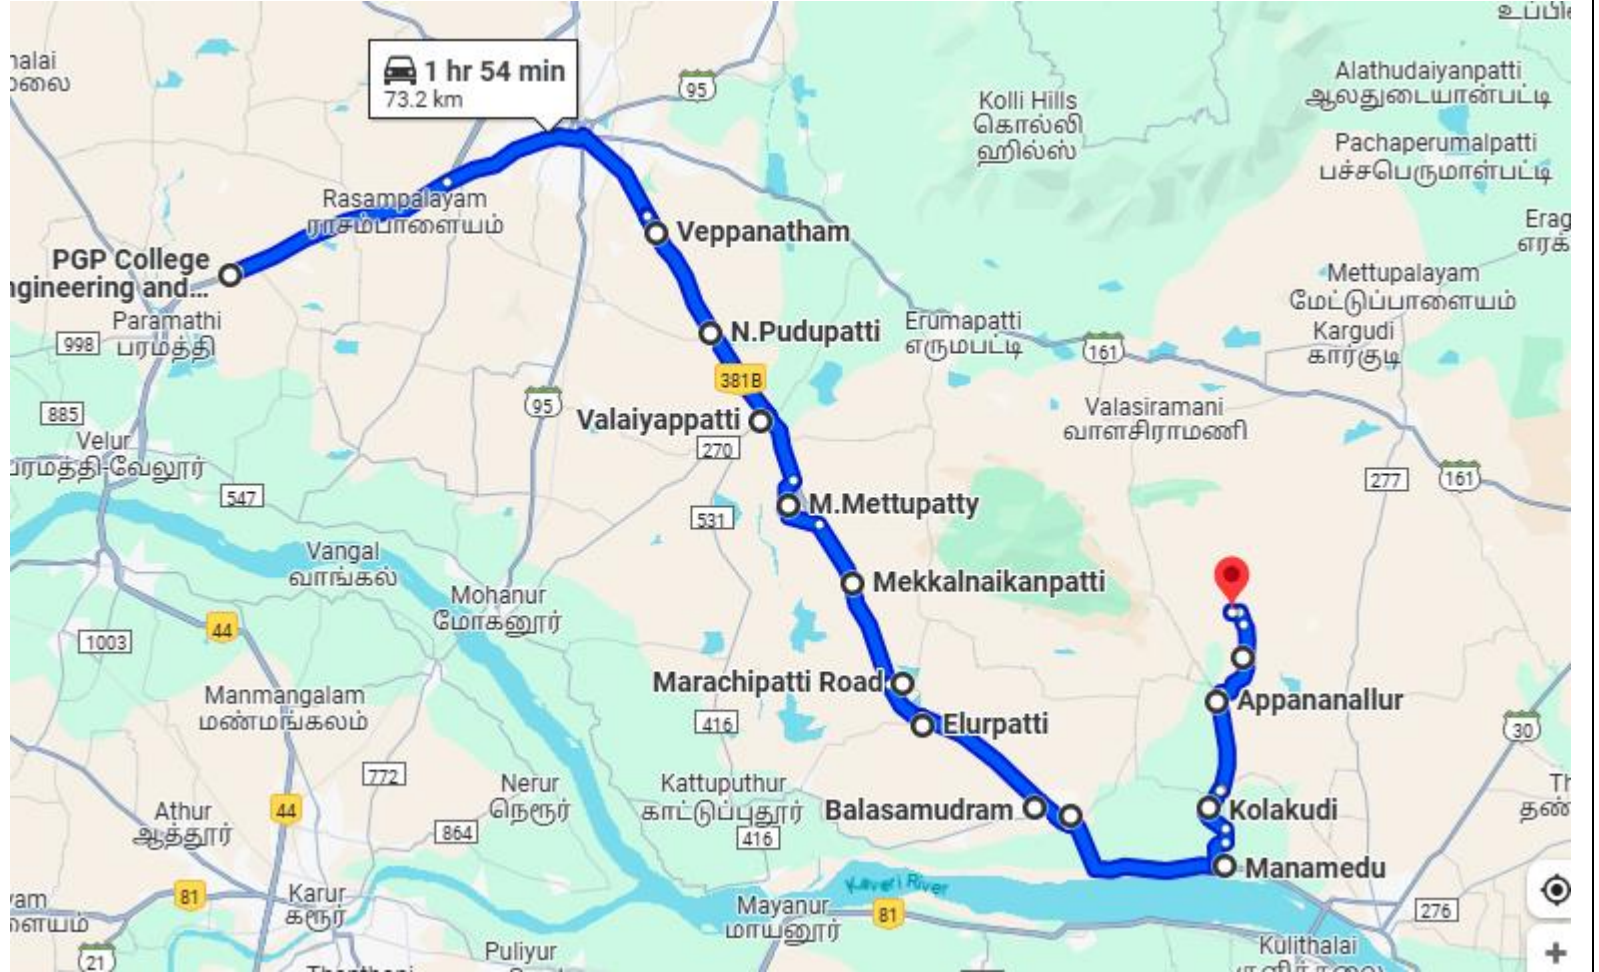

Bus Route: KOLAKUDI

1. PGP College
2. Veppanatham
3. Kuppampalayam
4. Pudhupatti
5. Valaiyapatti
6. M. Mettupatti
7. Meikannaickanpatti
8. Elurpatti
9. Karthikaipatti
10. Balasamuthiram
11. Thottiam
12. Thottiam Bus Stand
13. Mahendramangalam
14. Srinivasanallur
15. Manamedu
16. Kolakudipatti
17. Kolakudi
18. Appanallur
19. Pappapatti