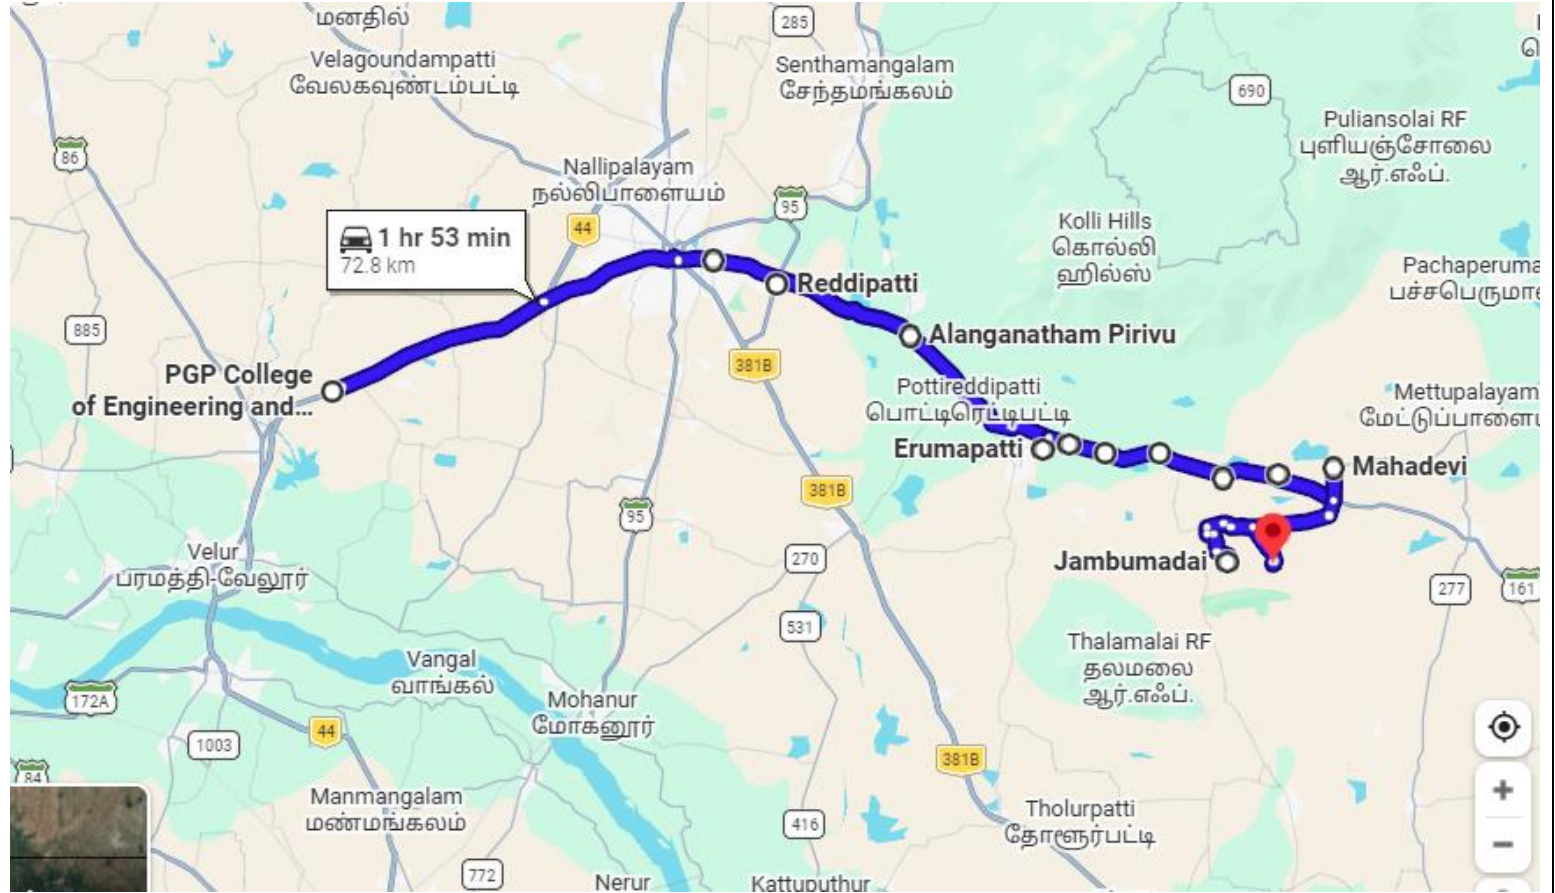

Bus Route: JADAMANGALAM (5)

1. PGP College
2. Kosavampatti
3. Pattaraimedu
4. Alanganatham
5. Pottireddipatti
6. Erumapatti
7. Devarayapuram
8. Sellipalayam
9. Varagur
10. Pavithram
11. Nallamanaickan
  patti
12. Mahadevi
13. Jambumadai
14. Jadamangalam