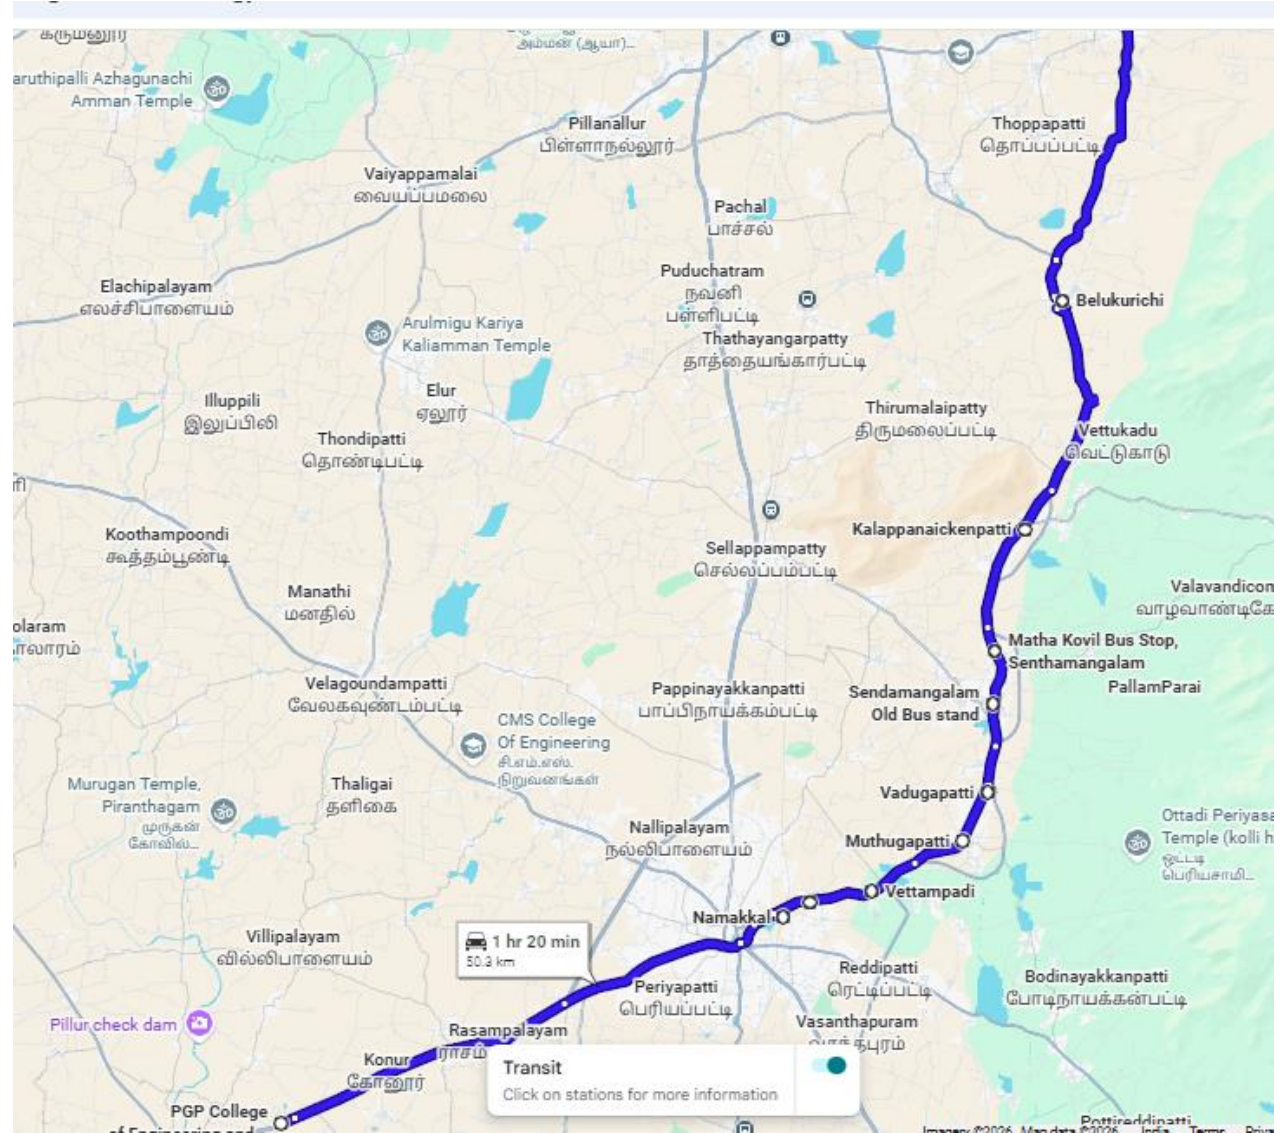

Bus Route: KALAPPANAICKANPATTI

1. PGP College
2. Railway Station
3. Sellappa Colony
4. Vettambadi
5. Thathampatti Medu
6. Kondampatti Medu
7. Muthukapatti
8. Vadugapatti
9. Konnannur
10. Sendamangalam Old Bus Stand
11. Sendamangalam New Bus Stand
12. Sendamangalam Kadaivedhi
13. Sendamangalam Arasamaram
14. Matha Kovil
15. Kuppanaickanoor
16. Thuthikulam
17. Nanjundapuram
18. Kalapanaickanpatti
19. Thirumalaipatti Pirivu
20. Vettukaadu
21. Kanavaimeedu
22. Belukurichi
23. Kalkurichi Pirivu
24. Kalkurichi Colony
25. Namagiripettai