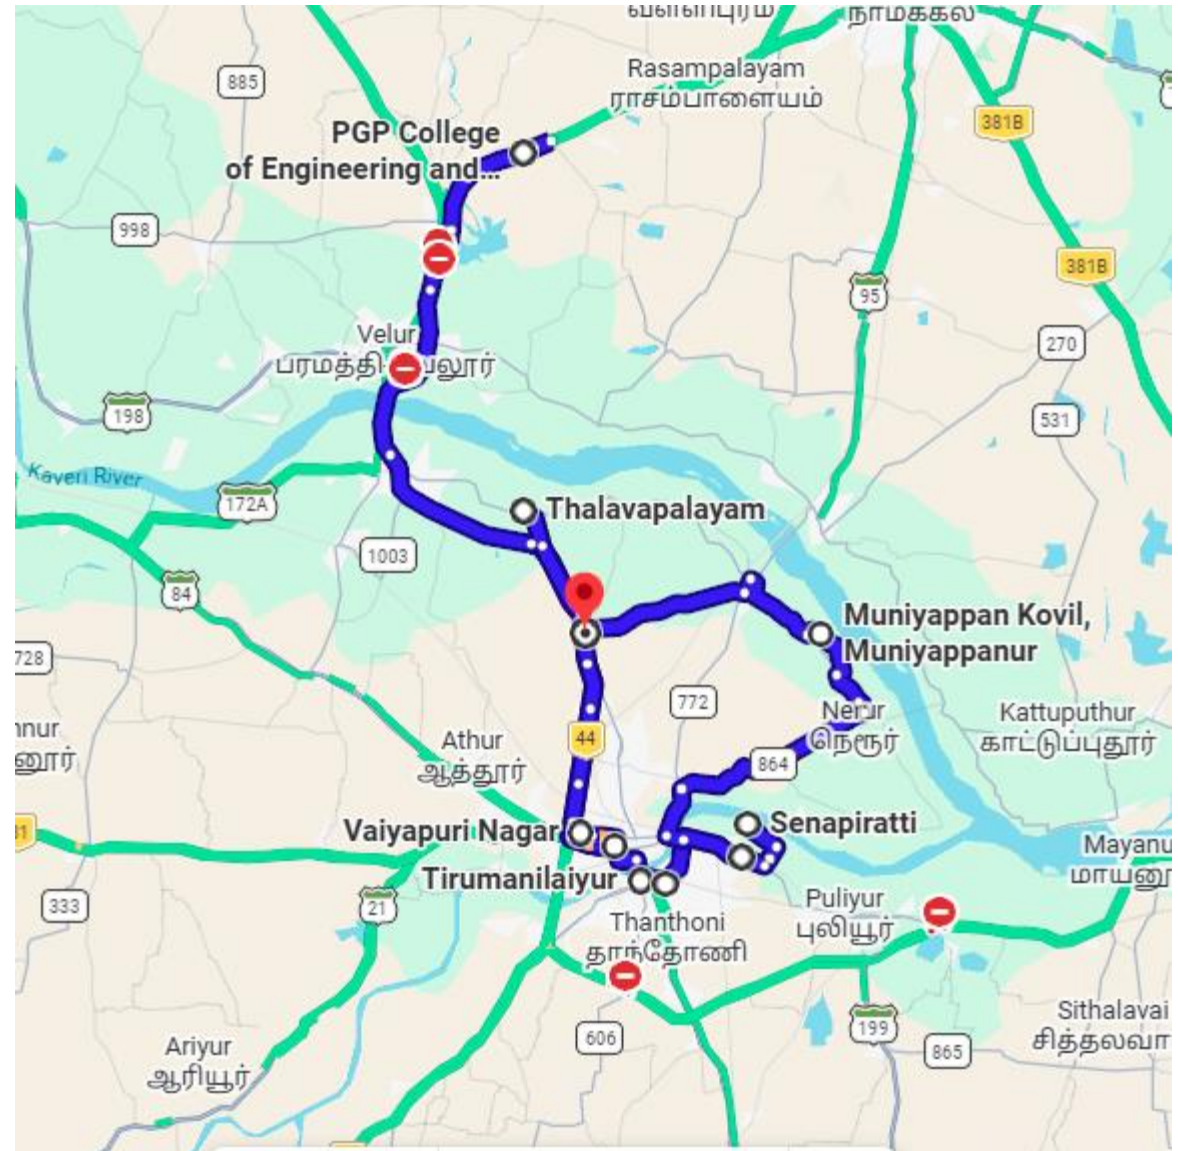

Bus Route: THOZILPETTAI

1. PGP College
2. Karur Old Bus Stand
3. Vaiyapuri Nagar
4. Kovai Roundanna
5. Thirumanilaiyur
6. Sunga Gate
7. Ramagoundanoor
8. Pasupathipalayam
9. Thozilpettai
10. Sanapiratti
11. Mandapam
12. Veerarakiyam
13. Muniyappan Kovil
14. R.Pudhukottai
15. K.P.Kulam
16. Manavasi Toll Gate