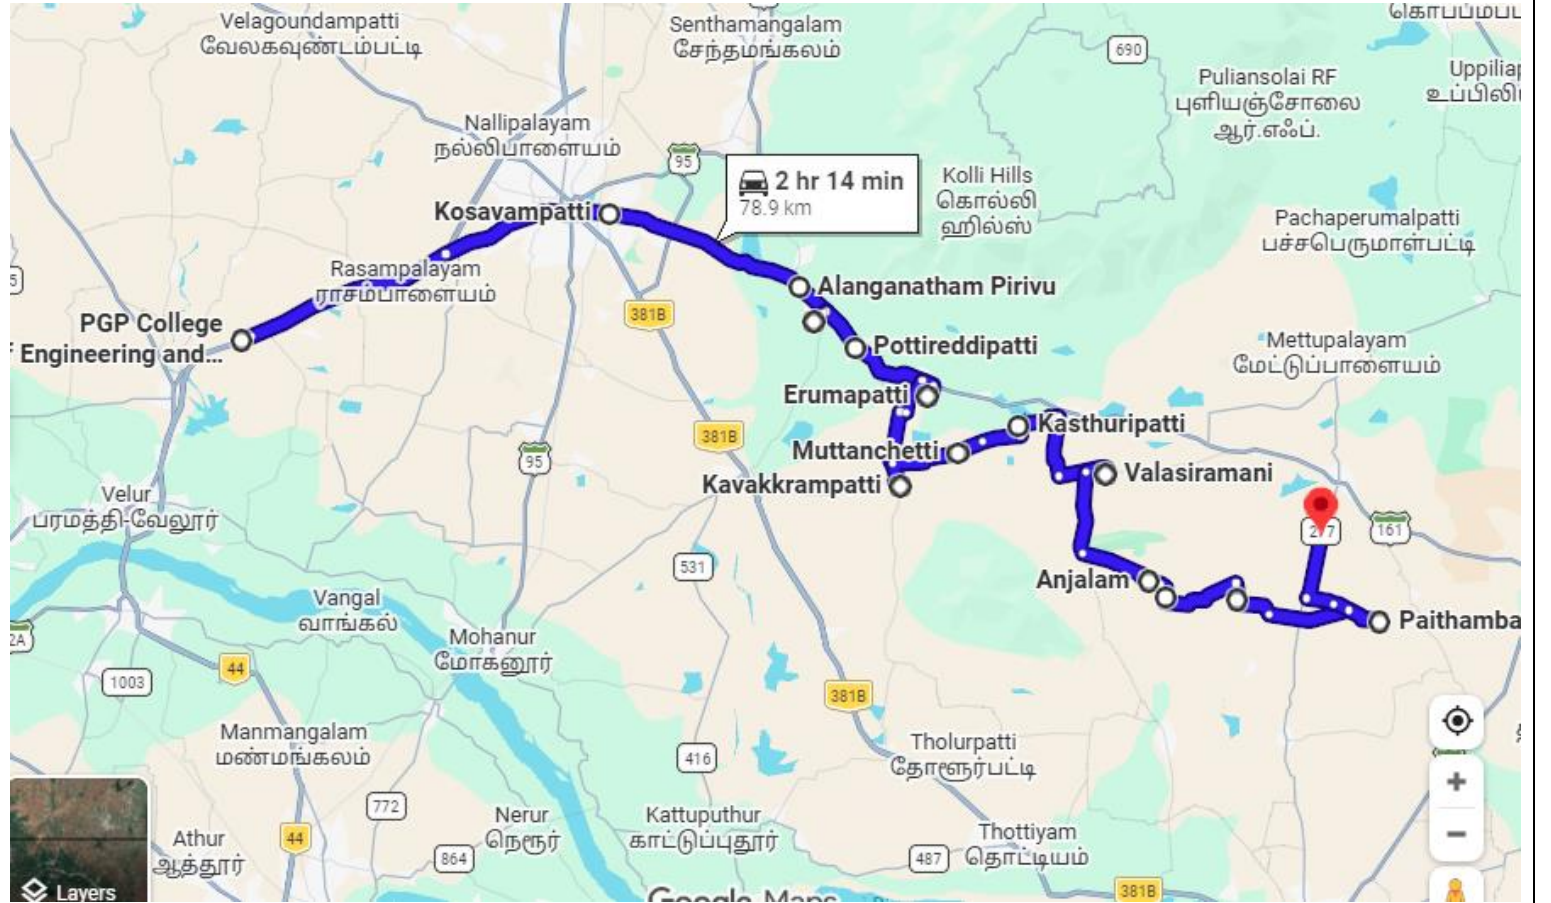

Bus Route: PAITHAMPARAI

1. PGP College
2. Kosavampatti
3. Anna Nagar
4. Reddipatti
5. Thoosur
6. Alanganatham Pirivu
7. Puthukottai Pirivu
8. Pottireddipatti
9. Erumapatti
10. Kavakaranpatti
11. Mutaanchetti
12. Varadharajapuram
13. Kasthuripatti
14. Valasiramani
15. Konappampatti
16. Neeliyampatti
17. Anjalam
18. Poomalaipuram
19. Nadar Colony
20. Paithamparai
21. Devanoor