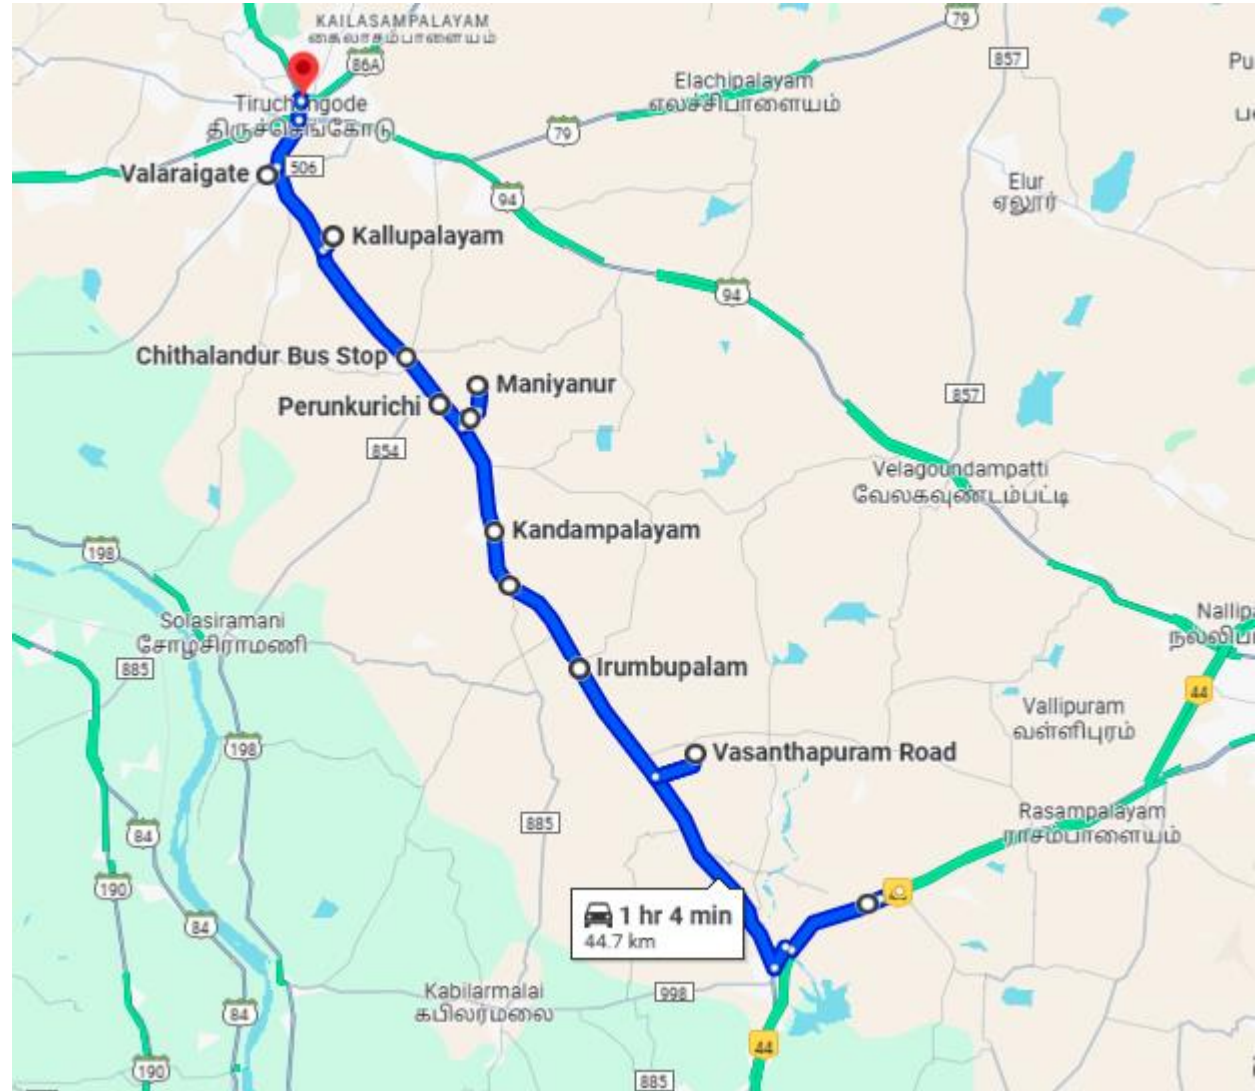

Bus Route: THIRUCHENGODE

1. PGP College
2. Paramathi
3. Mavureddy
4. Athnaripalayam
5. Vasanthapuram
6. Aavarangattumedu
7. Irubupalam
8. Thottiyanthottam
9. Nallur
10. Kandampalayam
11. Manianoor
12. Chittalandur
13. Kallupalayam
14. Karattupalayam
15. Valara Gate
16. Thiruchengode Bus Stand