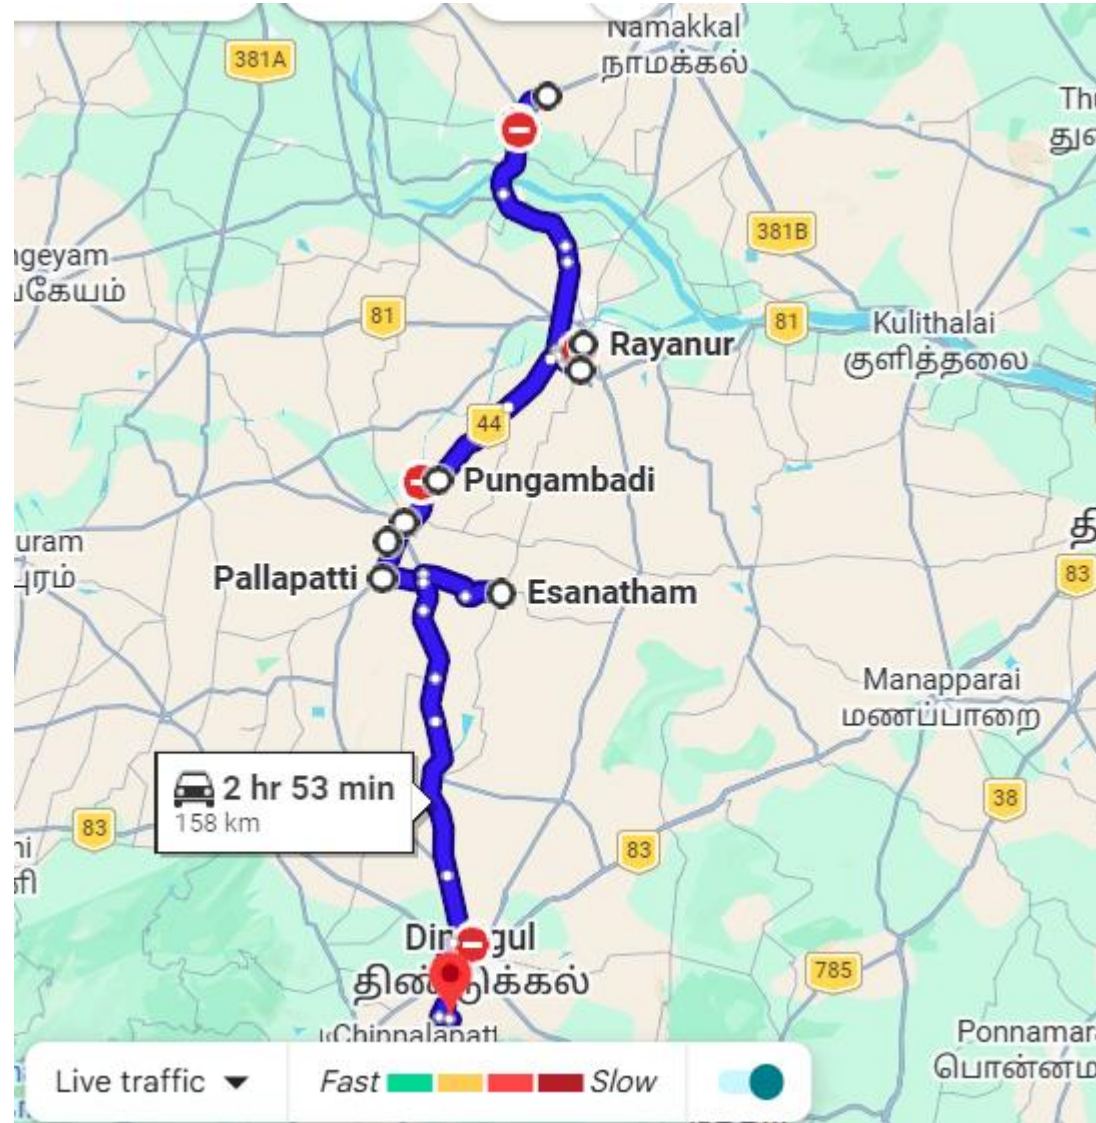

Bus Route: PALLAPPATTI

1. PGP College
2. Rayanur
3. Kodangipatti Bypass
4. Pungambadi Pirivu
5. Taulk Office
6. Poolan Valasu
7. Rengaraj Nagar
8. Care Nagar
9. Pallappatti
10. Esanatham
11. Vellodu