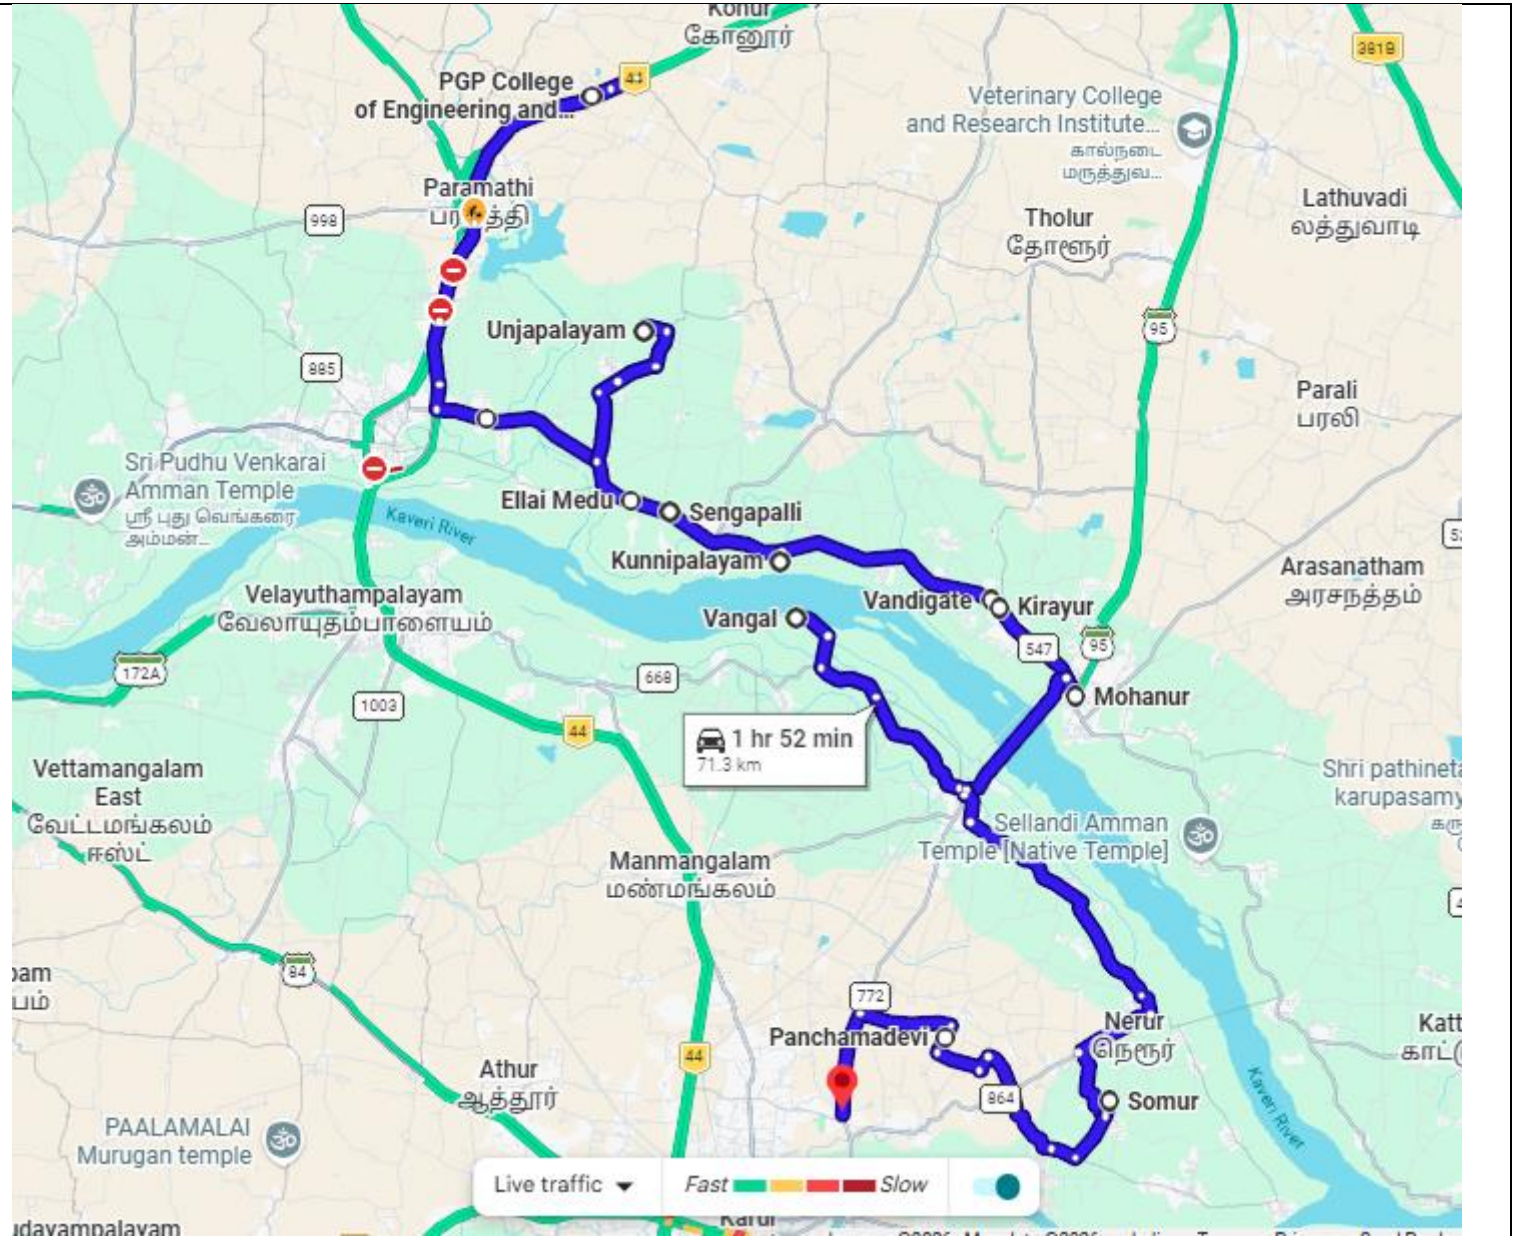

Bus Route: SOMUR

1. PGP College
2. Kuppuchipalayam
3. Unjalpalayam Pirivu
4. Olapalayam
5. Ellaimedu
6. Sengapalli
7. Pallappatti
8. Kunnipalayam
9. Manappalli
10. Vandi Gate
11. Kiraayur
12. Mohanur
13. Vangal
14. Muniyappanur
15. Periyakallipalayam
16. Nerrur
17. Somoor
18. Mandapam
19. Kalipalayam
20. Panchamadevi
21. Arasu Colony