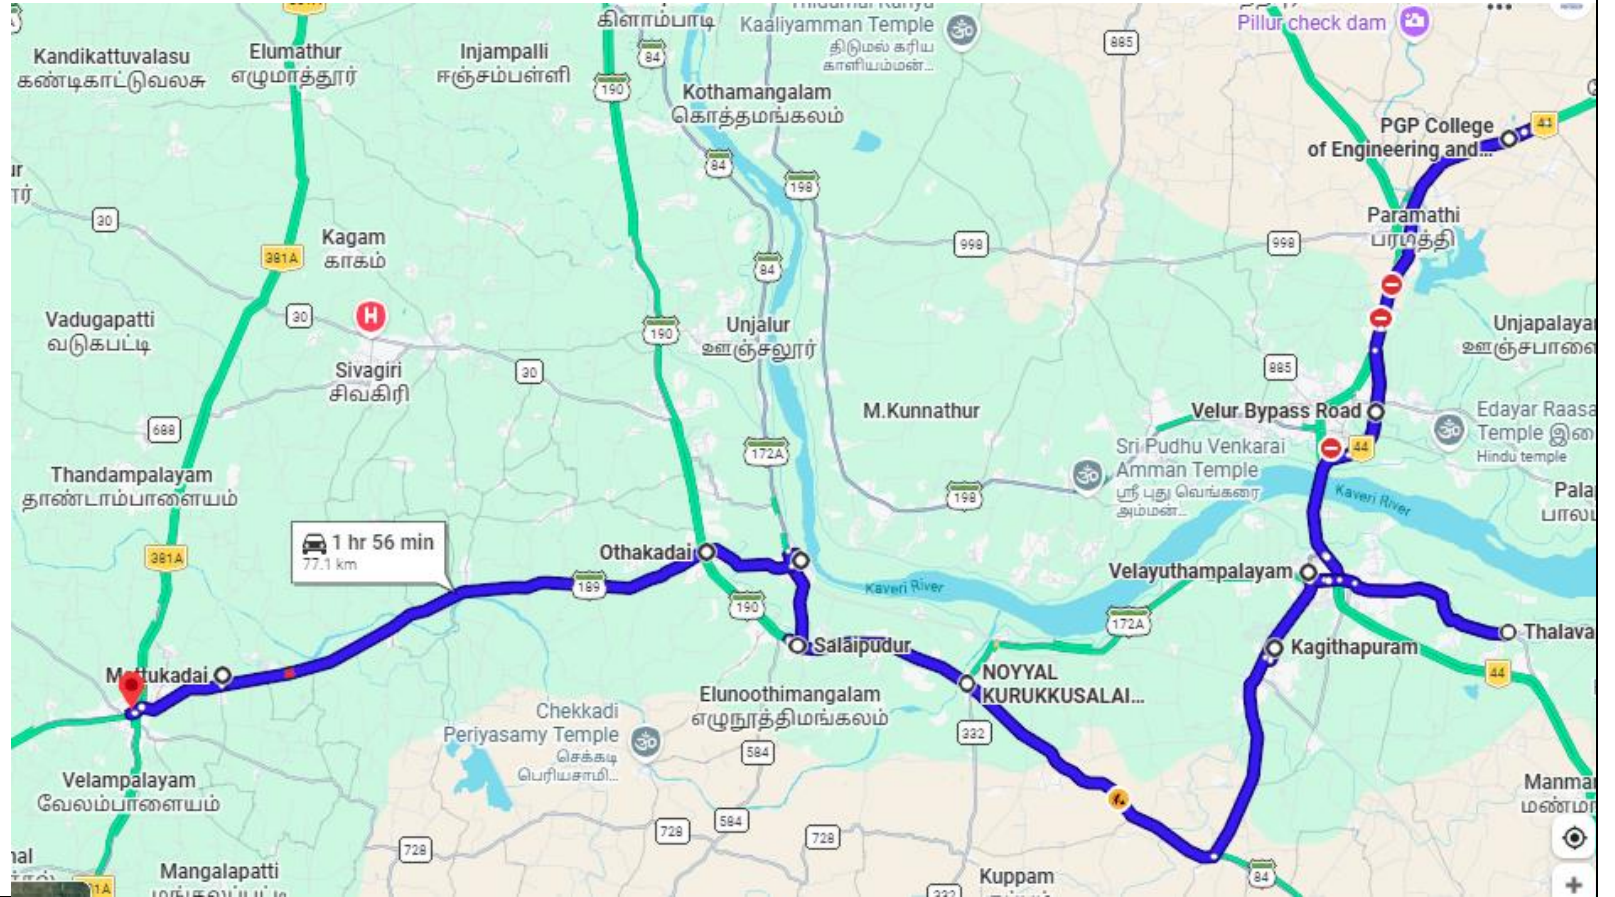

Bus Route: MUTHUR

1. PGP College
2. Velur Bye Pass
3. Velayudhampalaya
  m
4. Pugaloor
5. Thalavapalayam
6. TNPL
7. Nadainur
8. Muthanur
9. Poongodai
10. Noyyal Kuruku Salai
11. Solakalipalayam
12. Salaipudur
13. Kodumudi
14. Othakadai
15. Perumakovil
16. Kolanthapalayam
17. Medukadai
18. Muthur