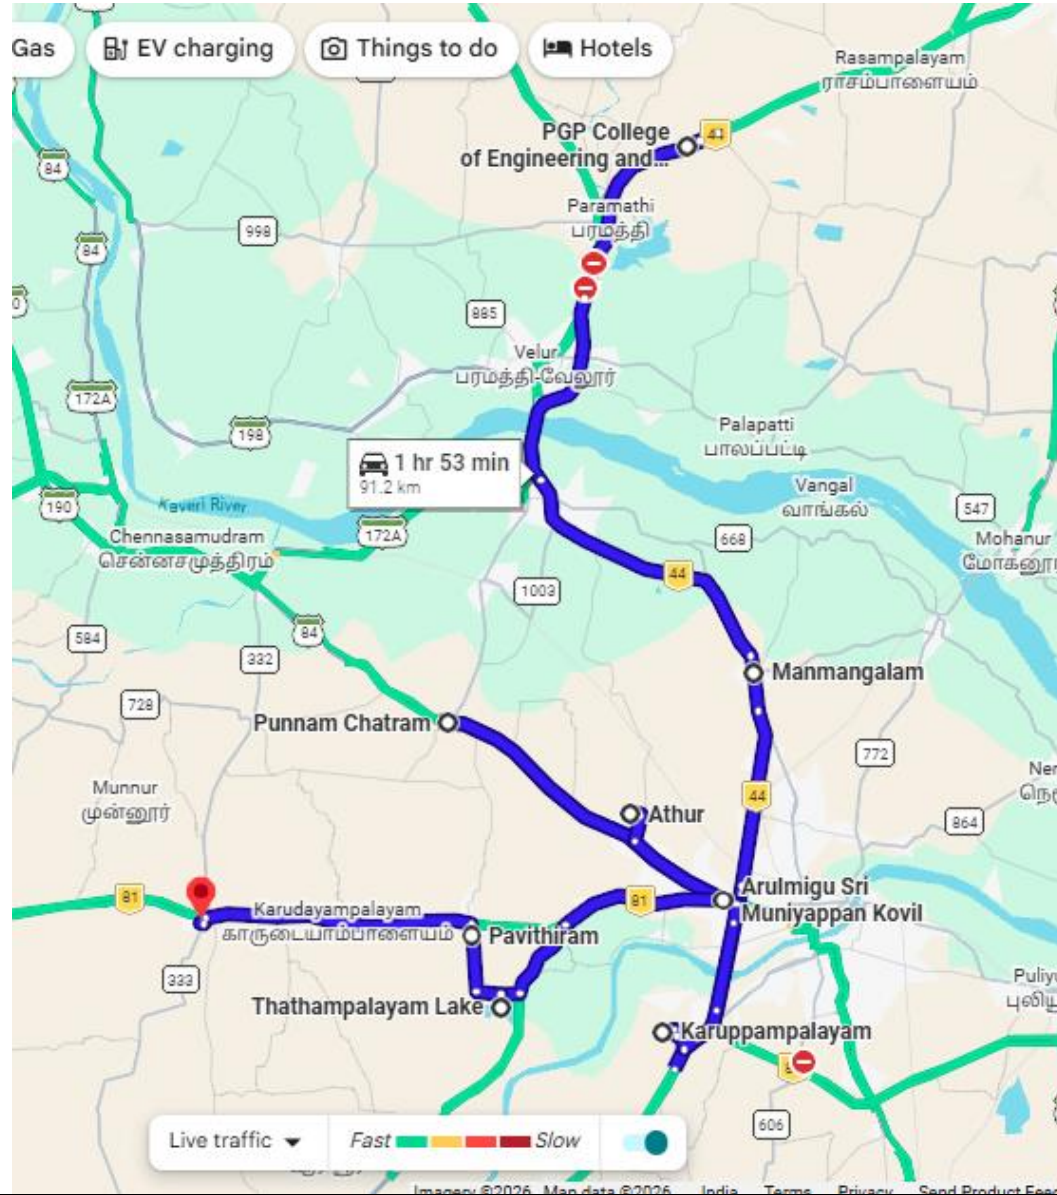

Bus Route: KA. PARAMATHI

1. PGP College
2. Manmangalam
3. Chatiram
4. Muthu Nagar
5. Natha Medu
6. Attur
7. Polytechnic
8. INMA Hall
9. Velusampuram
10. Vadivel Nagar
11. Muniyappan Kovil
12. PSR Mahal
13. Govindampalayam
14. Karuppampalayam
15. Mochakottanpalayam
16. Thathampalayam
17. Amman Nagar
18. Anaipalayam
19. Pavitram
20. Ka. Paramathi