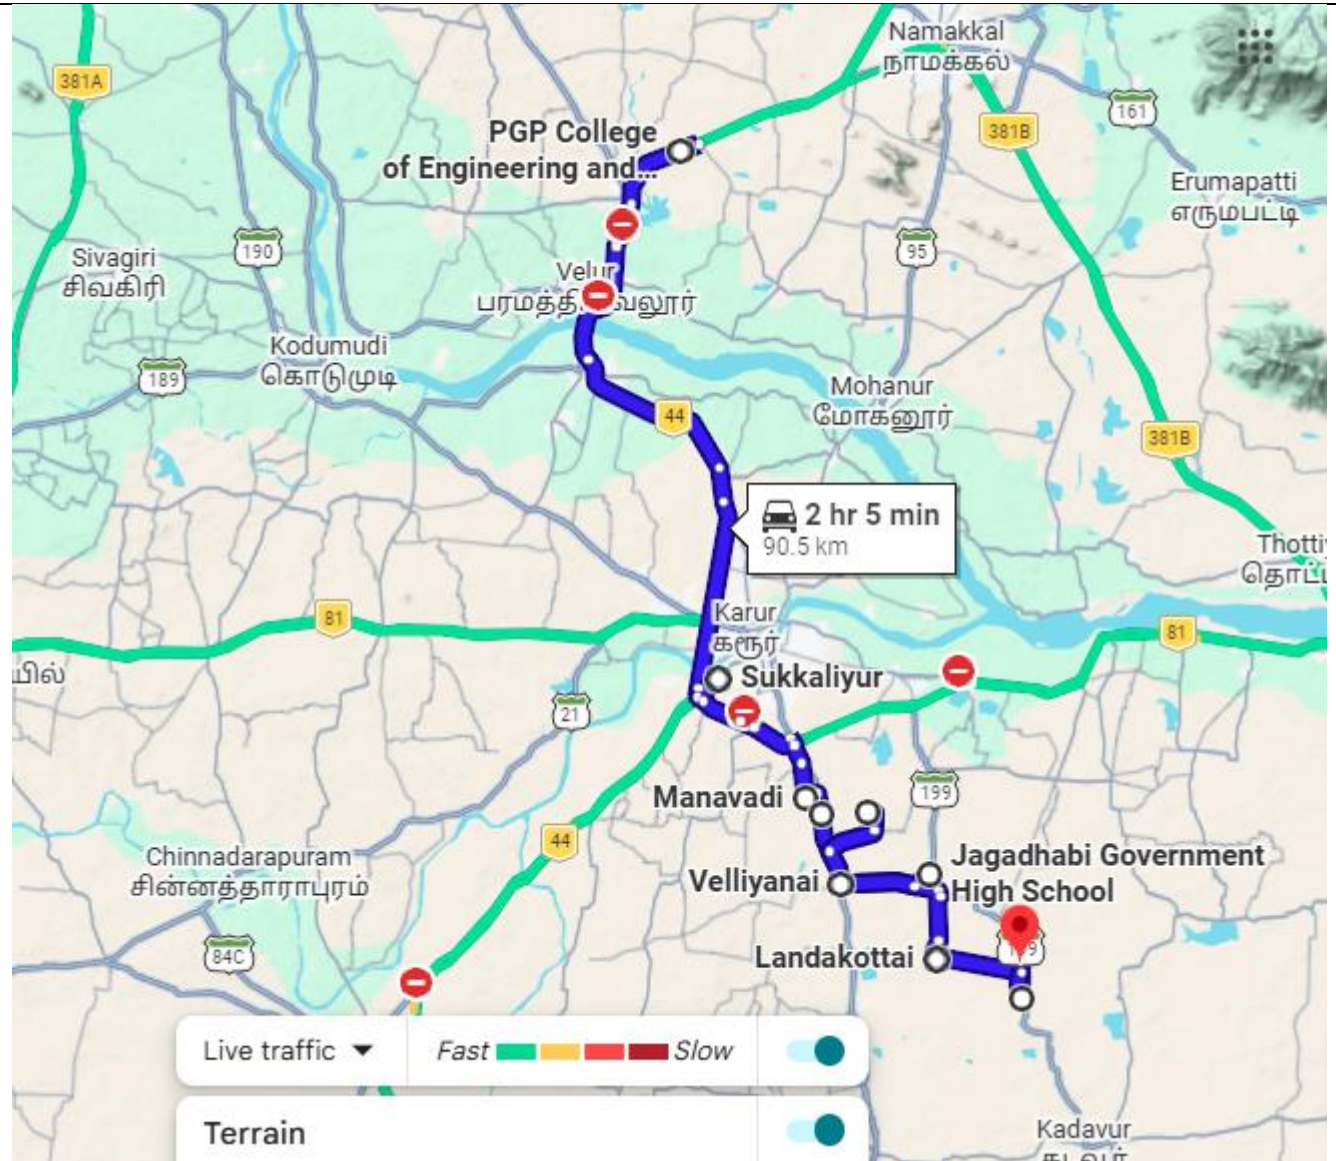

Bus Route: KANIYALAMPATTY

1. PGP College
2. Sukkaliyur
3. Manavadi
4. Kallumadai
5. Vellianai
6. Jagadhabi
7. Kannimarpalayam
8. Landhakottai
9. Vairampatti
10. veeriyapatti
11. Kaniyalampatty
12. Manjanaickenpatti