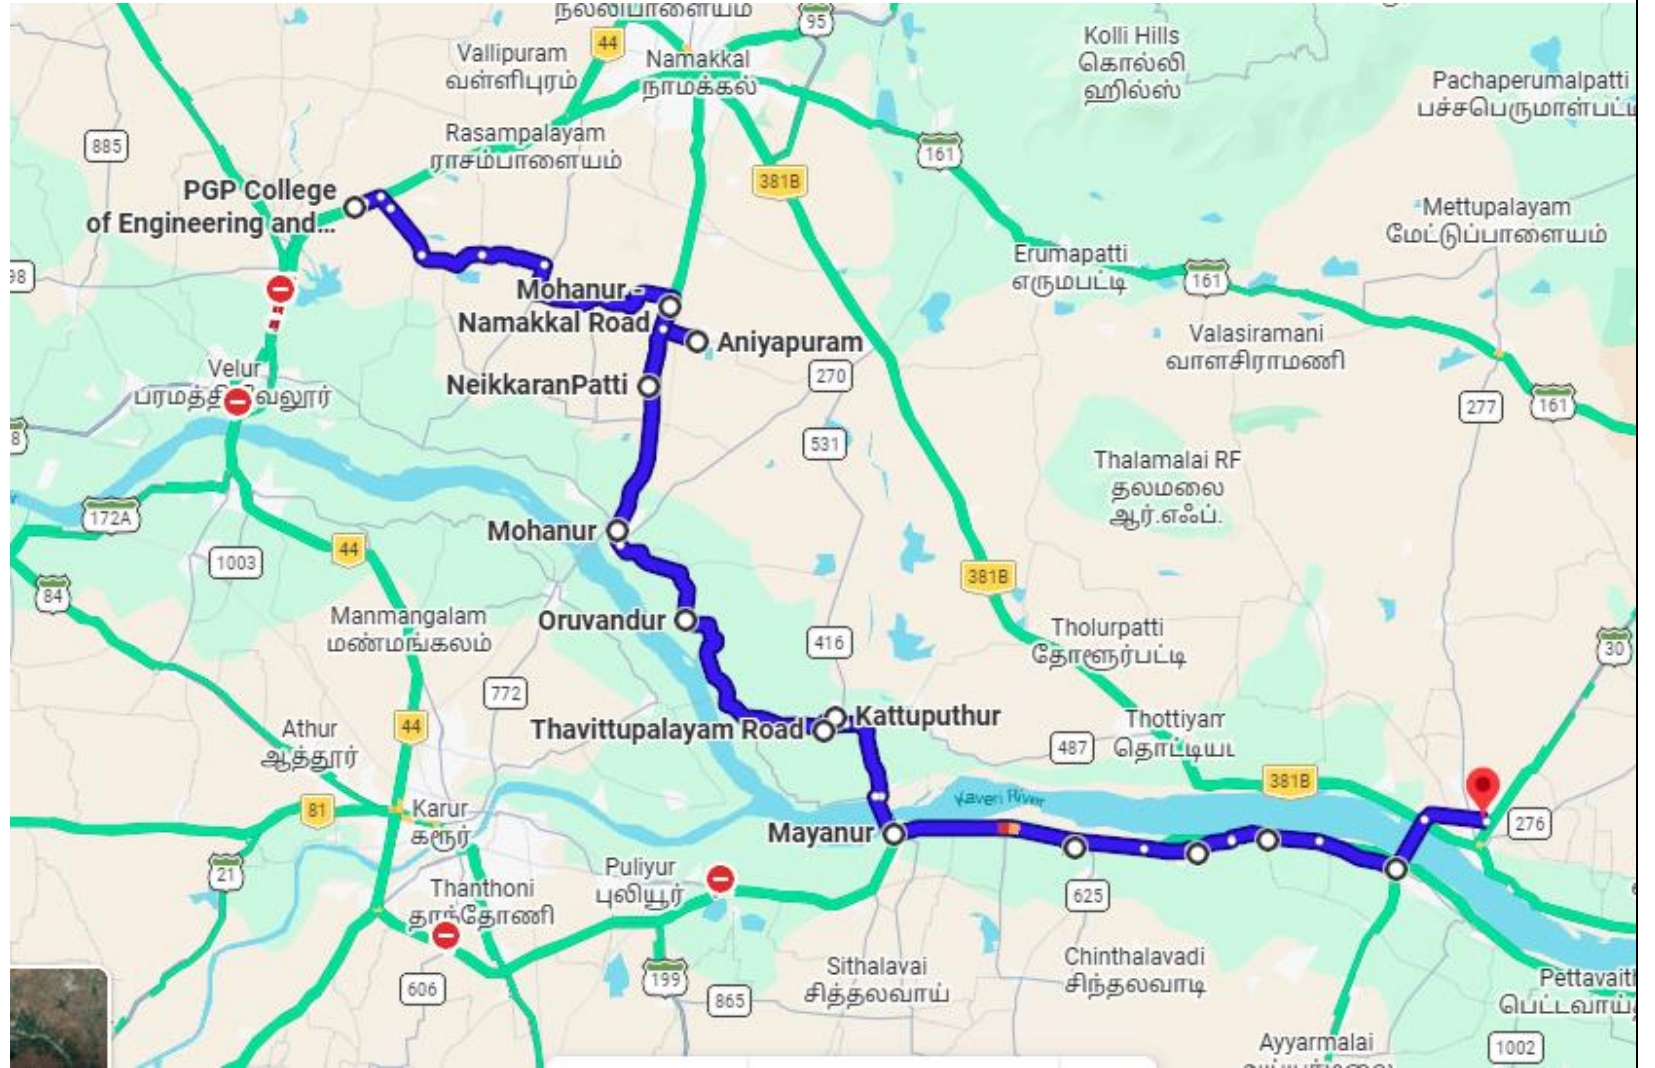

Bus Route: MUSIRI

1. PGP College
2. Karaikal
3. Aniyapuram ATC Nagar
4. Neikaranpatti
5. Thoopur
6. Mohanur
7. Sellipalayam
8. Oduvanthur
9. Oduvanthur Pudur
10. Unniyur
11. Gandhi Silai
12. Thavittupuliyam
13. Kattuputhur
14. Seeplapudhur
15. Mayanoor
16. Krishnarayapuram
17. Mahadhanapuram
18. Lalapettai
19. Karuppathur
20. Thimichapuram
21. Kulithalai Sungagate
22. Musiri New Bus Stand